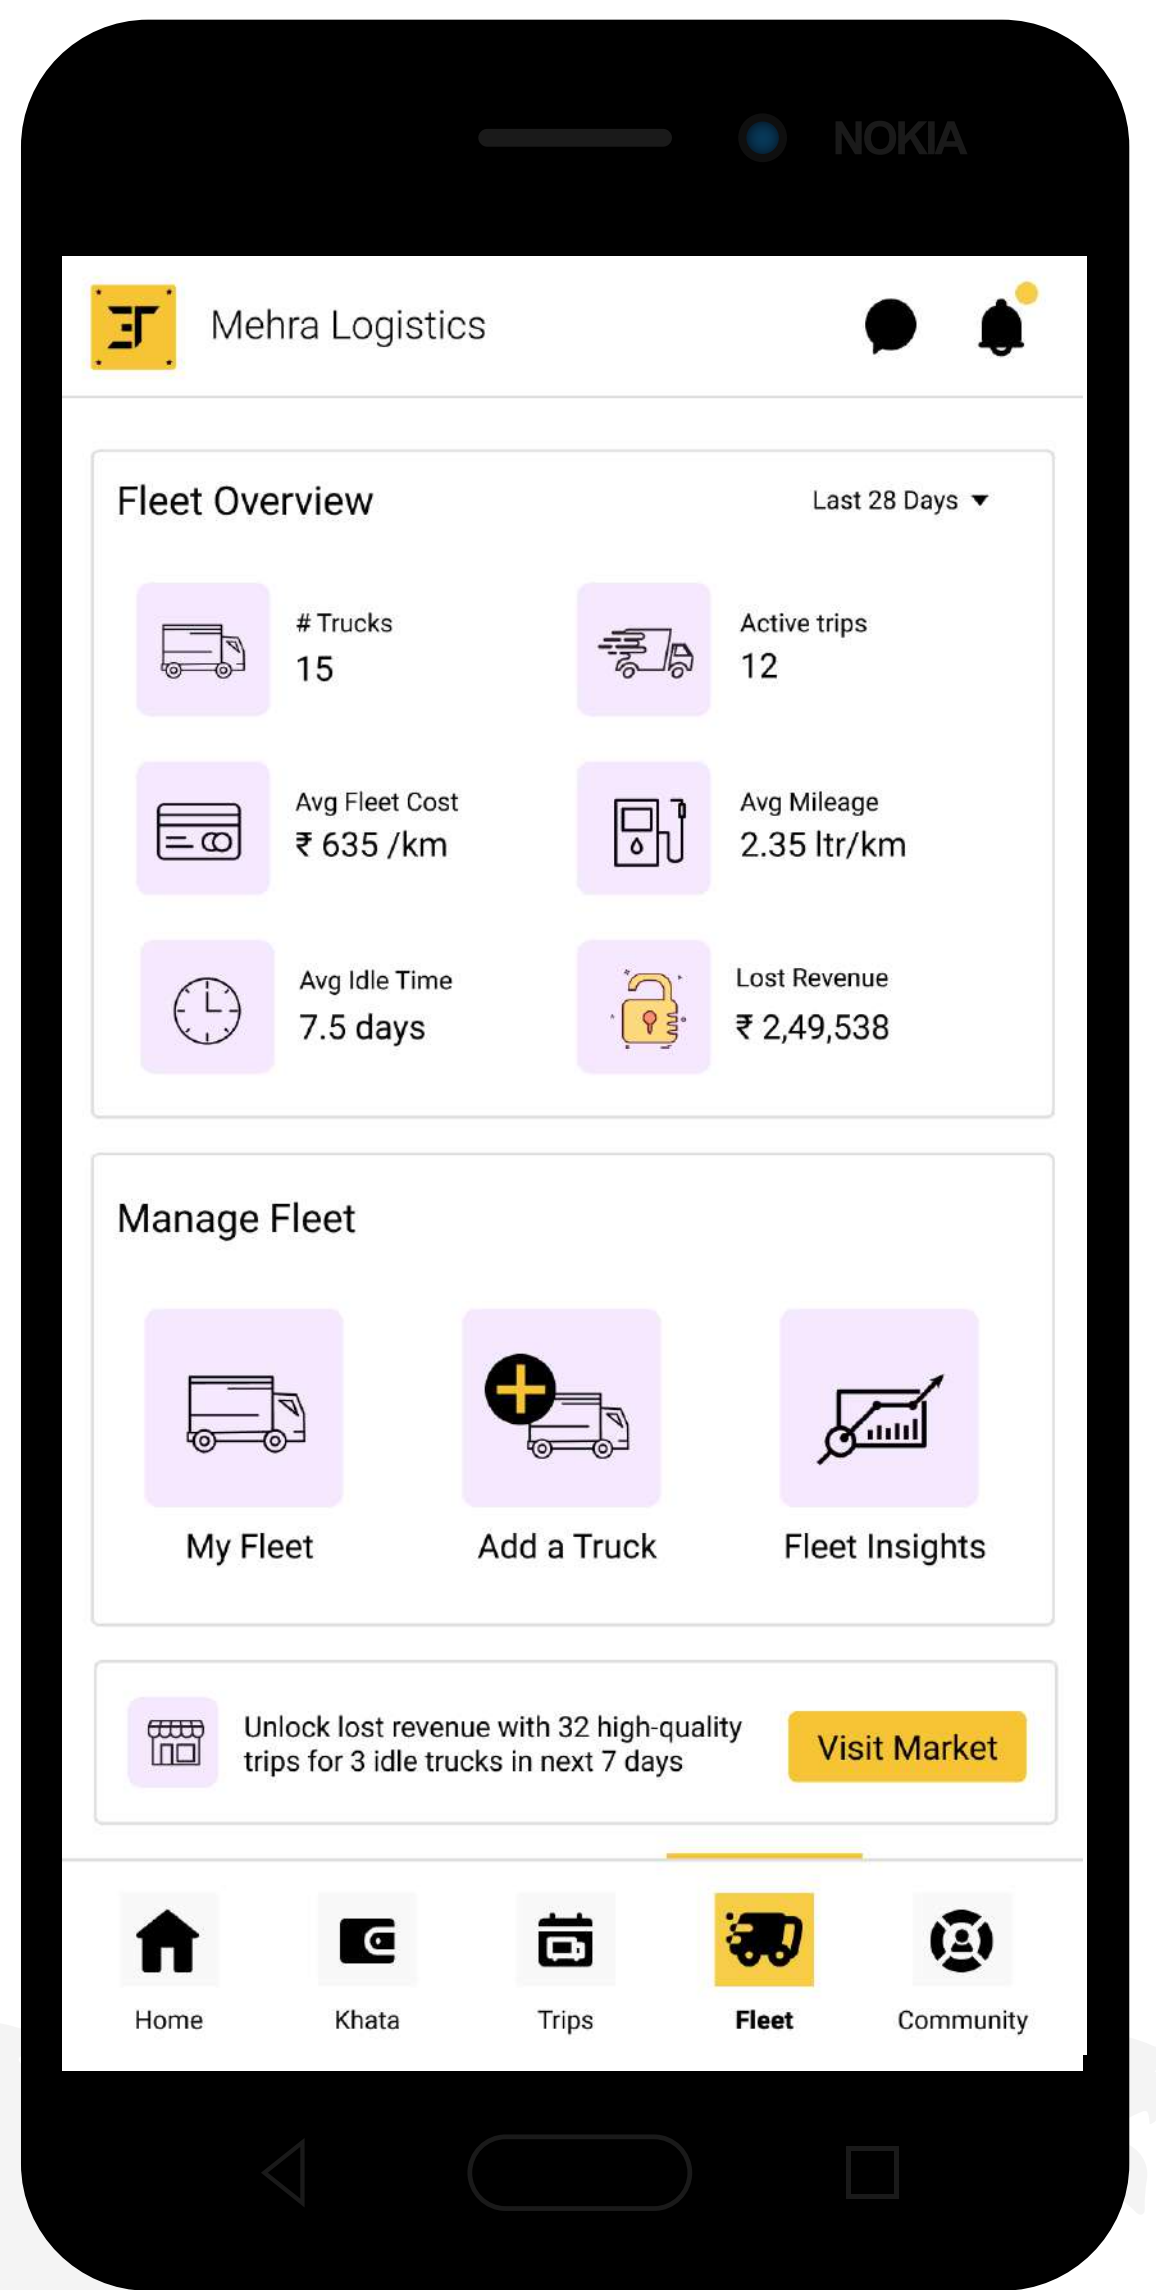

GPS TRACKING SOLUTION

Drive your business efficiently with our vehicle tracking solutions and get real-time visibility of your fleet.

Reduce Fuel Consumption

Increase Average Mileage

Decrease Idle Time

Increase Productivity

Keep Your Fleet On-track and Customers Happy

Simple solution backed by reliable support, mobile access and unlimited training. Track your fleet with cutting-edge technology and 24*7 visibility.

GPS DEVICE SPECIFICATIONS