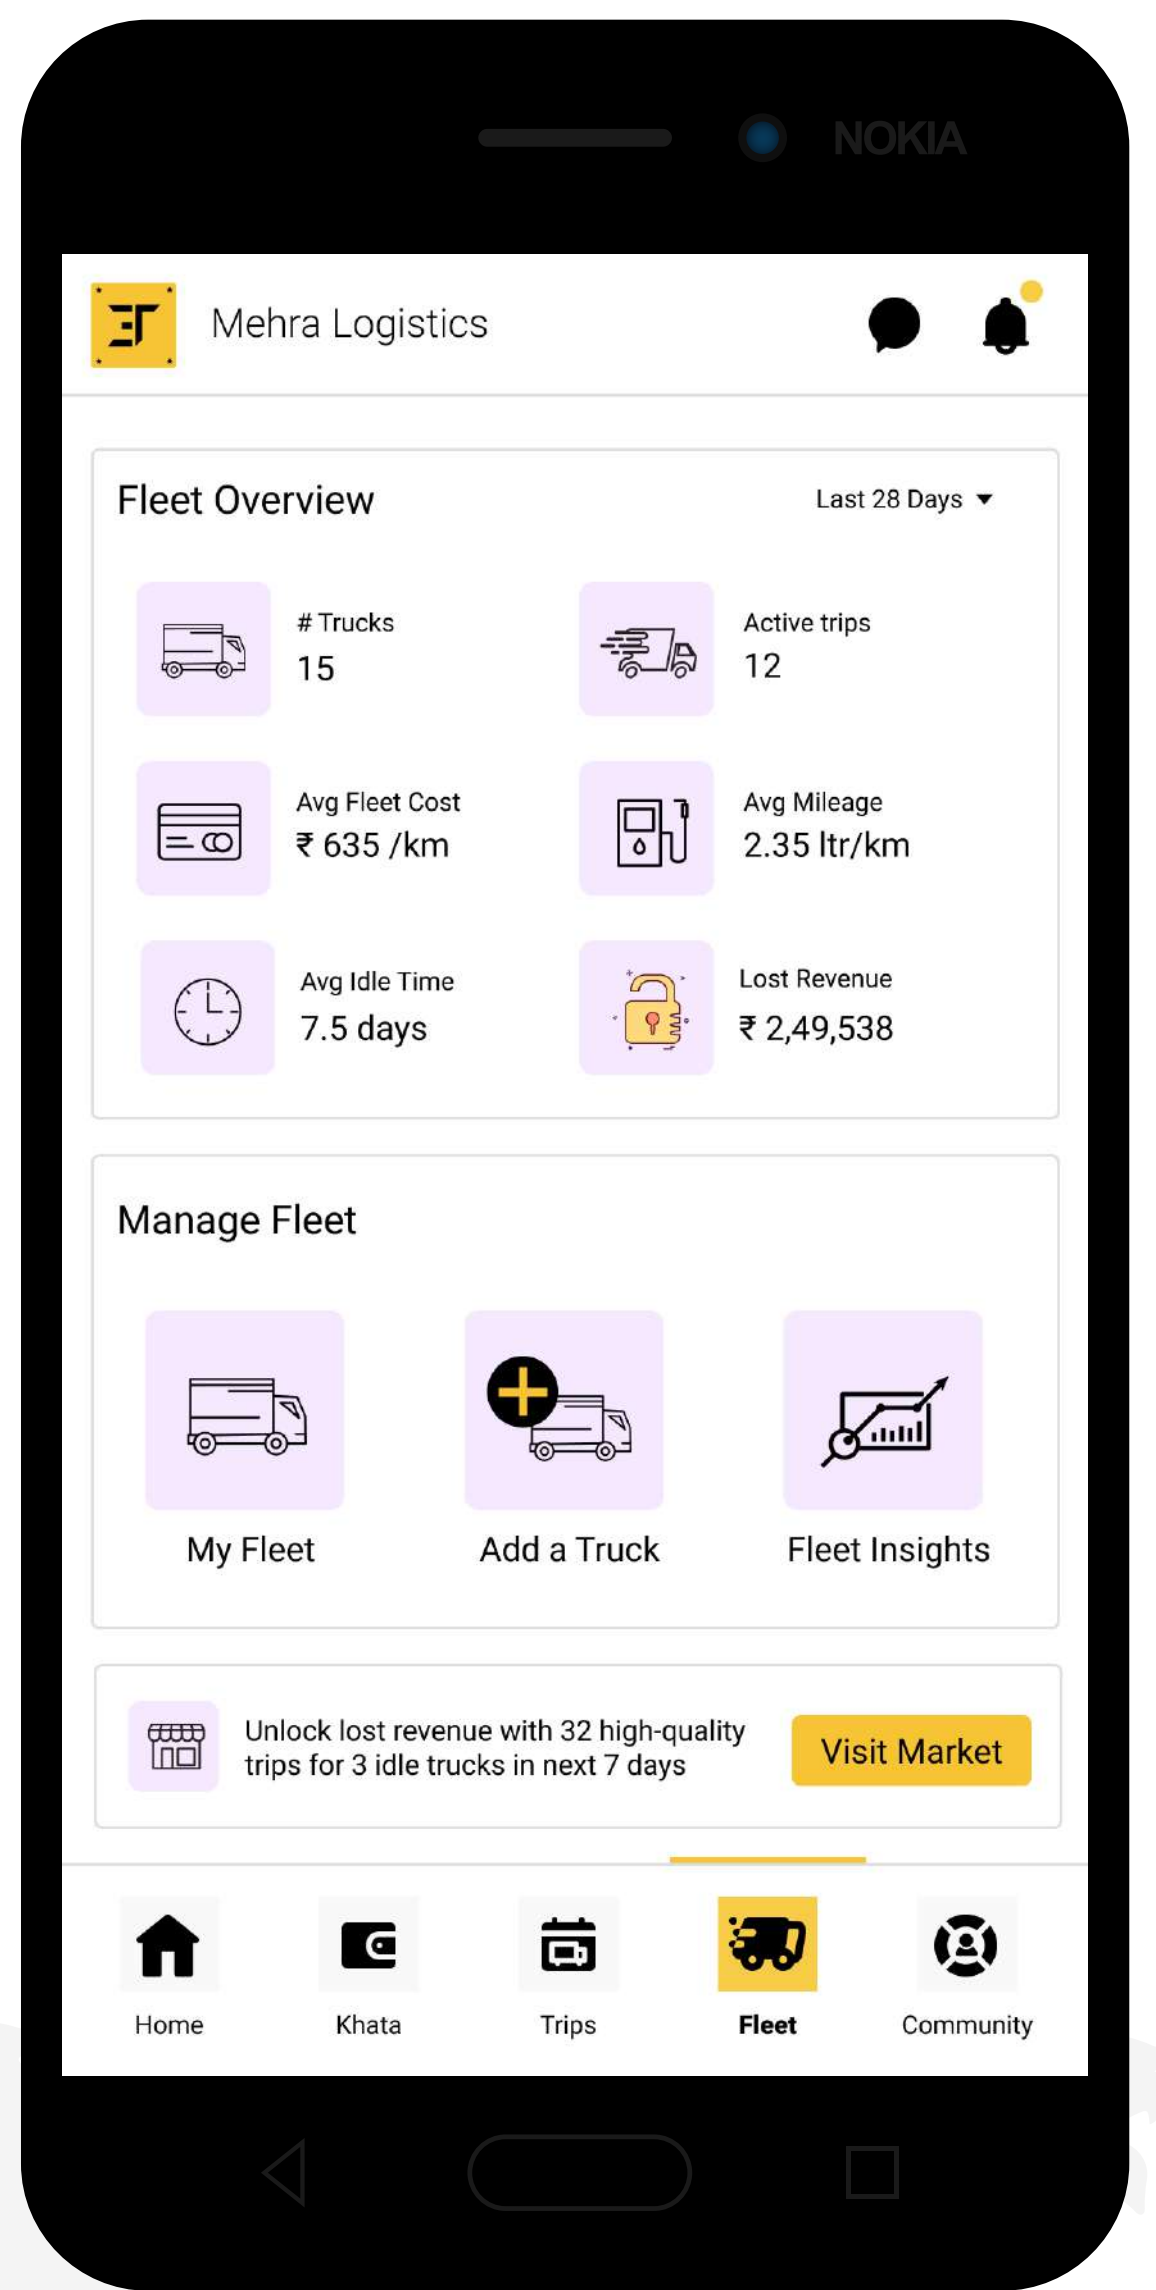

# AIS140 GPS TRACKING SOLUTION

Drive your business efficiently with our vehicle tracking solutions and get real-time visibility of your fleet.

Reduce Fuel Consumption

Increase Average Mileage

Decrease Idle Time

# Keep Your Fleet On-track and Customers Happy

Simple solution backed by reliable support, mobile access and unlimited training. Track your fleet with cutting-edge technology and 24\*7 visibility.