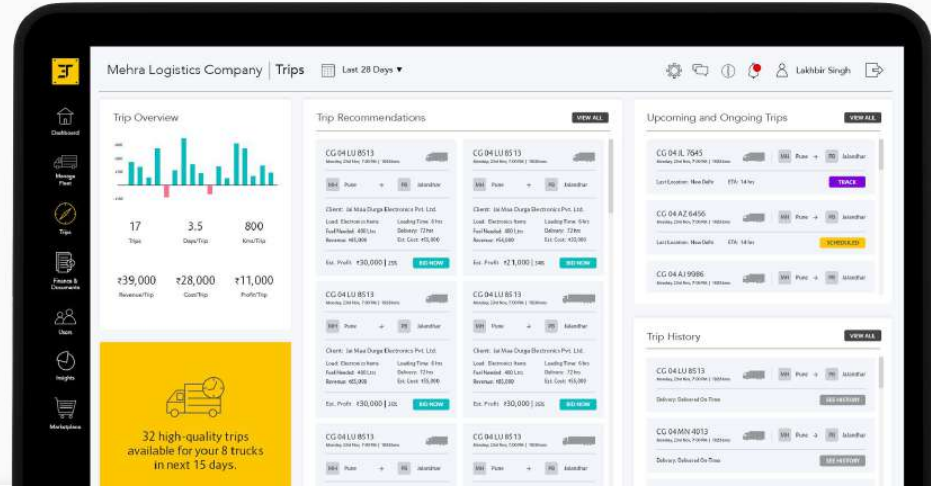

Don't just manage Start growing your fleet

Simplify fleet operations with EgalClub Fleet Growth Platform

EgalClub Fleet Growth Platform shifts customer's focus from individual trucks to their trucking business as a whole.

“ Simple to use, web-based solution, makes it easy to control fleet operations and focus on growth.

LAKHBIR SINGH - OWNER AND OPERATOR - MEHRA LOGISTICS COMPANY

Focus your energy on growing your fleet rather than getting lost in stressful fleet operations

Give your fleet the care it deserves.

GPS Location Tracking

Drive your business efficiently with our vehicle tracking solutions and get real-time visibility of your fleet. Keep a tab of your costs per KM and optimise your fleet's performance.

We don't just blindly recommend you any trips, we vet the quality of each trip and its impact on the health of your fleet and business.

Live Tracking

Get real time location of your fleet. Share precise ETAs with your customers and build greater trust.