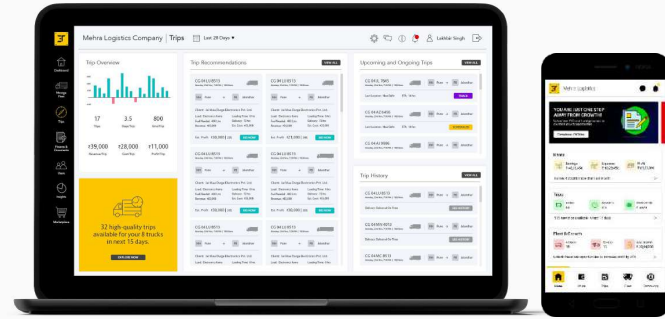

Growth Oriented Platform

Fleet growth can be fueled by the intelligence derived from people, technology and data. Fleet managers, drivers, vendors and more can work together on a simple-to-use platform.

Manage Fleet from Anywhere

Fleets are mobile, so should be their management. Egal Club's web-based platform gives you real-time access to your fleet info and management tools anytime anywhere.

Keeping it Simple

Reduce manual data entry and automate your fleet operations. We use technology as an enabler for your business, so keeping it simple was not an option but a mandate.

Small, Medium, Large.

Every size fleet needs proper attention and care in order to grow.

EgalClub Fleet Growth Platform

Brand
Management

Freight/Trip
Management

Fleet
Management

Khata
Management

Booking &
Payments

GPS
Tracking

Fuel
Economy