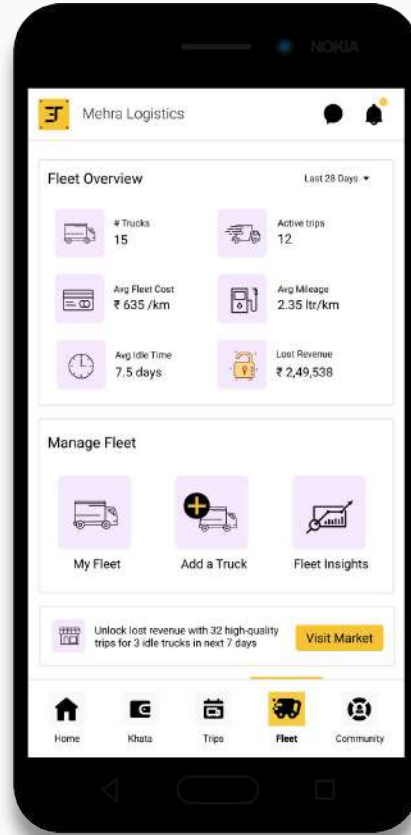

EgalClub Fleet Growth Platform

Brand
Management

Freight/Trip
Management

Fleet
Management

Khata
Management

Booking &
Payments

GPS
Tracking

Fuel
Economy

Toll
(FASTag)

Fleet Care
& Parts

Finance &
Documents

Open Trucks

Closed Trucks

Trailers

Cold-Chain

Fleet Management.

Give your fleet the care it deserves.

GPS Location Tracking

Drive your business efficiently with our vehicle tracking solutions and get real-time visibility of your fleet. Keep a tab of your costs per KM and optimise your fleet's performance.