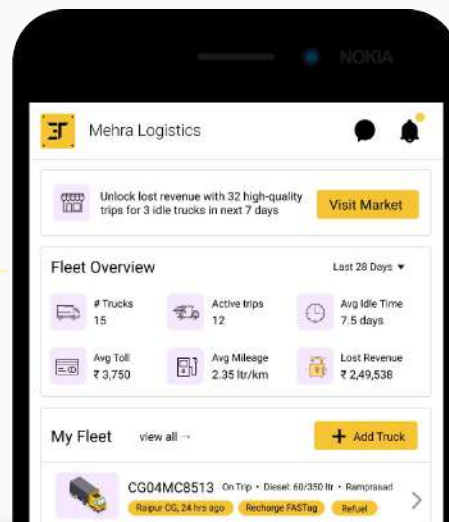

Manage your fleet from anywhere

stay connected to your fleet even though you are miles apart

Get insights into reasons stalling growth of your fleet

Take immediate steps to enable your fleet business for continuous growth

Deep Analytics

We analyse every bit of information we collect from your fleet. We keep our eyes on everything, be it routes, fuel economy or anything else that can impact your business.

Useful Reports & Alerts

Get reports & alerts for what's most important for your business. Live location, due maintenance, document renewal and more alerts to keep your business on track and run smoothly.

Growth Insights

Instant access to smart insights to grow your fleet business. Stay on top of your fleet operations with recommendations to increase revenue and save costs.