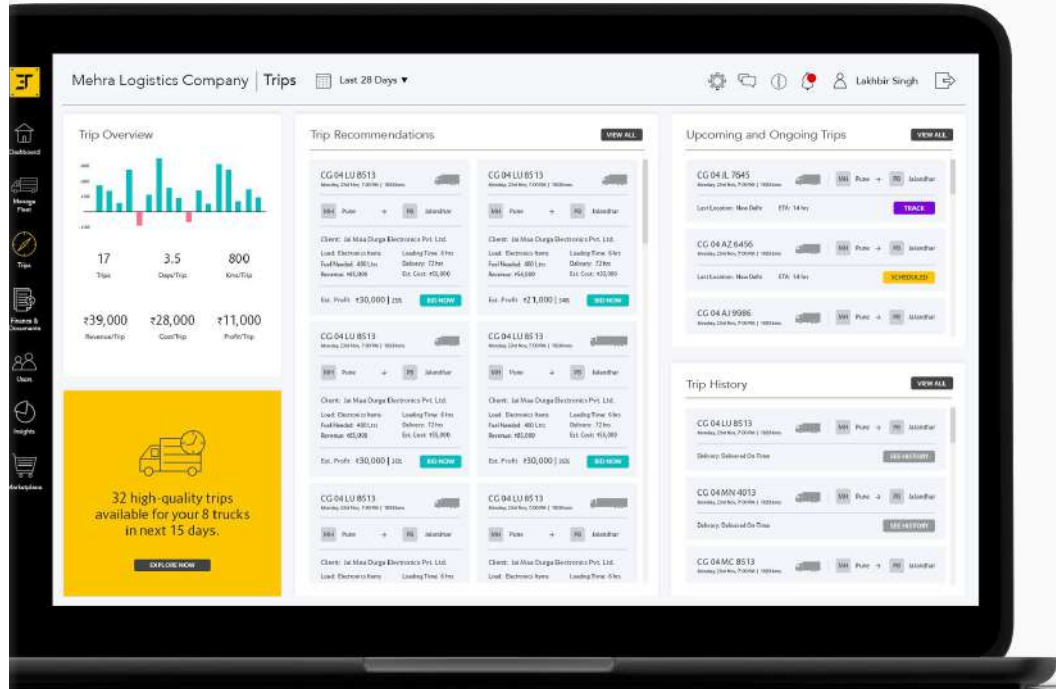

Give your fleet the care it deserves.

GPS Location Tracking

Drive your business efficiently with our vehicle tracking solutions and get real-time visibility of your fleet. Keep a tab of your costs per KM and optimise your fleet's performance.

Skip the long queues at toll booth and keep your fleet on the fasttrack.

24*7 Fleet Care

Proactive maintenance for a healthy fleet with smart and customised inspection lists. Get alerts for licence, insurance renewals and stay compliant with regulations.

Freight/Trip Management.

Keep your fleet always on the road. Zero* idle time.

Browse, Bid, Book Trips

Fastest way to book trips for your fleet.
Get a trip within an hour your trucks become available.

Only Quality Trips

We don't just blindly recommend you any trips, we vet the quality of each trip and its impact on the health of your fleet and business.

Live Tracking

Get real time location of your fleet. Share precise ETAs with your customers and build greater trust.